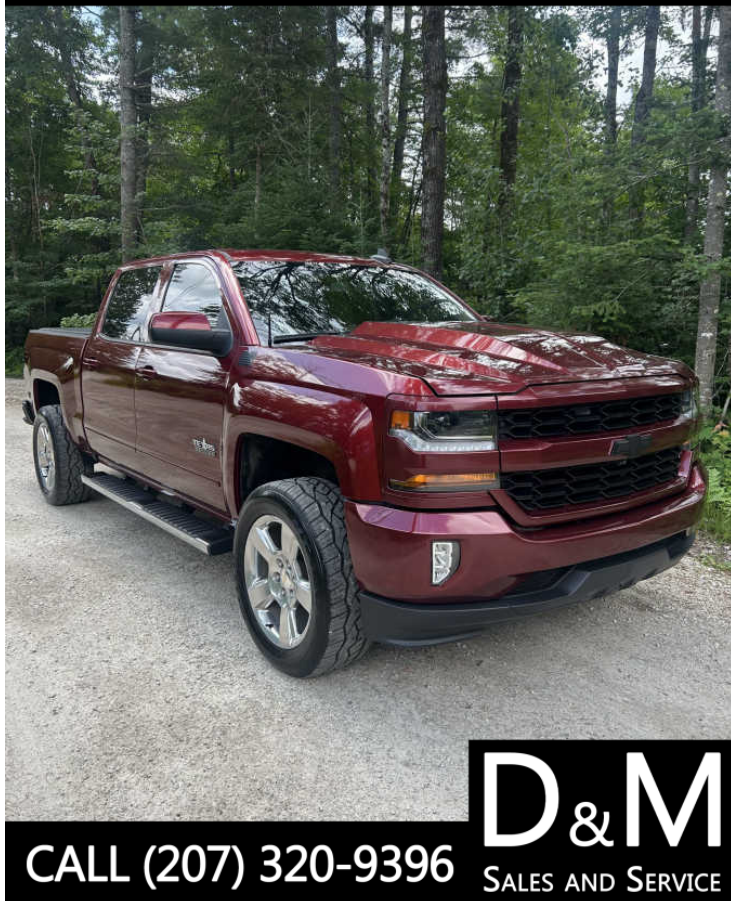

Call: **(207) 320-9396**

**2017 CHEVROLET SILVERADO 1500 LT CREW CAB 2WD**

**\$18,000**

[www.DMSalesAndService.com](http://www.DMSalesAndService.com)

410 LUCY KNOWLES RD  
FARMINGTON ME, 04938

[Scan QR Code or Click Here](#)

**VIN: 3GCPCREC6HG129719**

**STK#: 58**

**EXTERIOR COLOR: MAROON**

**DRIVETRAIN: RWD**

**TRIM: LT CREW CAB 2WD**

**CONDITION: USED**

**MPG HIGHWAY: 24**

**COLOR: MAROON**

**MILEAGE: 97000**

**INTERIOR COLOR: BEIGE**

**TRANSMISSION: AUTOMATIC**

**ENGINE: 5.3L V8 OHV 16V**

**MPG CITY: 18**

**DESCRIPTION/OPTIONS:** Check out this TEXAS EDITION!! Super clean! Beautiful! 6.5ft bed, Bluetooth, remote start, backup camera, power driver's seat, tow package, brand new Toyo tires, 20 inch wheels, dual exhaust