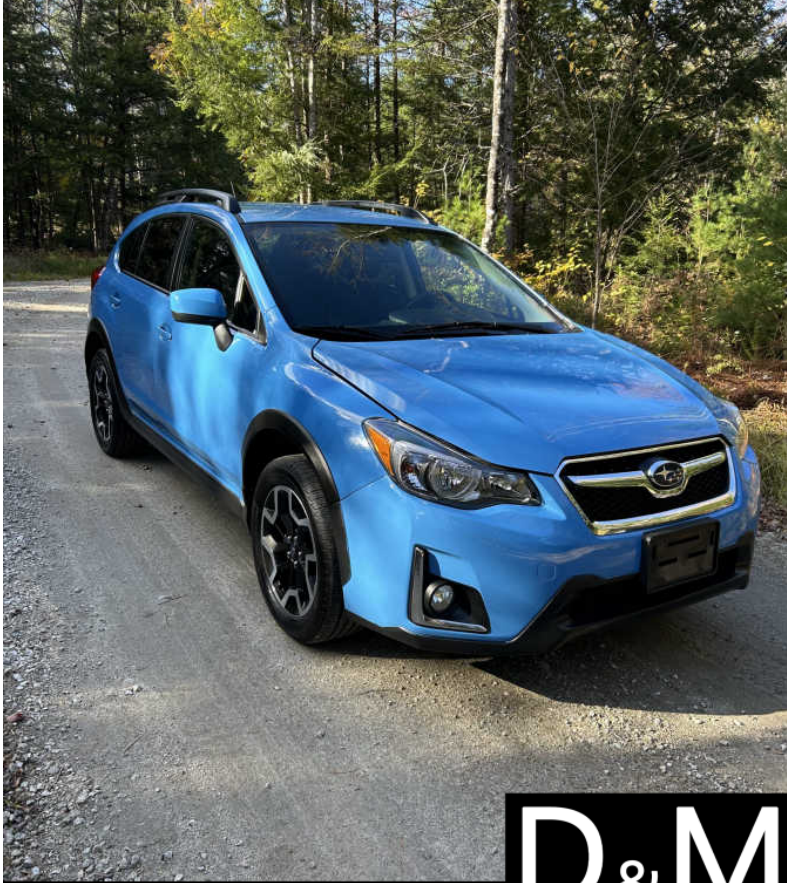

Call: (207) 320-9396

2016 SUBARU CROSSTREK 2.0I PREMIUM CVT

\$10,900

www.DMSalesAndService.com

410 LUCY KNOWLES RD
FARMINGTON ME, 04938

[Scan QR Code or Click Here](#)

CALL (207) 320-9396

D & M
SALES AND SERVICE

VIN: JF2GPABCOG8331715

STK#: 4

EXTERIOR COLOR: BLUE

DRIVETRAIN: AWD

TRIM: 2.0I PREMIUM CVT

CONDITION: USED

MPG HIGHWAY: 34

COLOR: BLUE

MILEAGE: 121000

INTERIOR COLOR: BLACK

TRANSMISSION: AUTOMATIC

ENGINE: 2.0L I4 DOHC 16V

MPG CITY: 26

DESCRIPTION/OPTIONS: This comes with heated seats, backup camera, Bluetooth, brand new sticker and 30 day plate