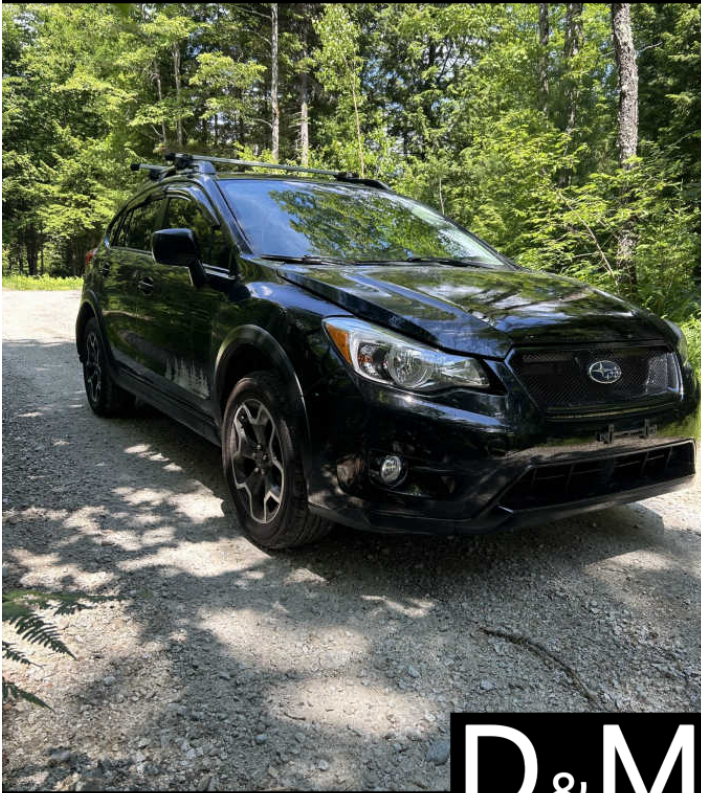

Call: (207) 320-9396

2014 SUBARU XV CROSSTREK 2.0 LIMITED

\$8,000

www.DMSalesAndService.com

410 LUCY KNOWLES RD
FARMINGTON ME, 04938

[Scan QR Code or Click Here](#)

D & M
SALES AND SERVICE

CALL (207) 320-9396

VIN: JF2GPACC7E9324685

STK#: 13

EXTERIOR COLOR: BLACK

DRIVETRAIN: AWD

TRIM: 2.0 LIMITED

CONDITION: USED

MPG HIGHWAY: 33

COLOR: BLACK

MILEAGE: 129000

INTERIOR COLOR: BLACK

TRANSMISSION: 5-SPEED MANUAL

ENGINE: 2.0L I4 DOHC 16V

MPG CITY: 25

DESCRIPTION/OPTIONS: 2.0, automatic AWD, 5 speed, heated seats, Bluetooth, pw/pl, new sticker, 30 day plate, 129k